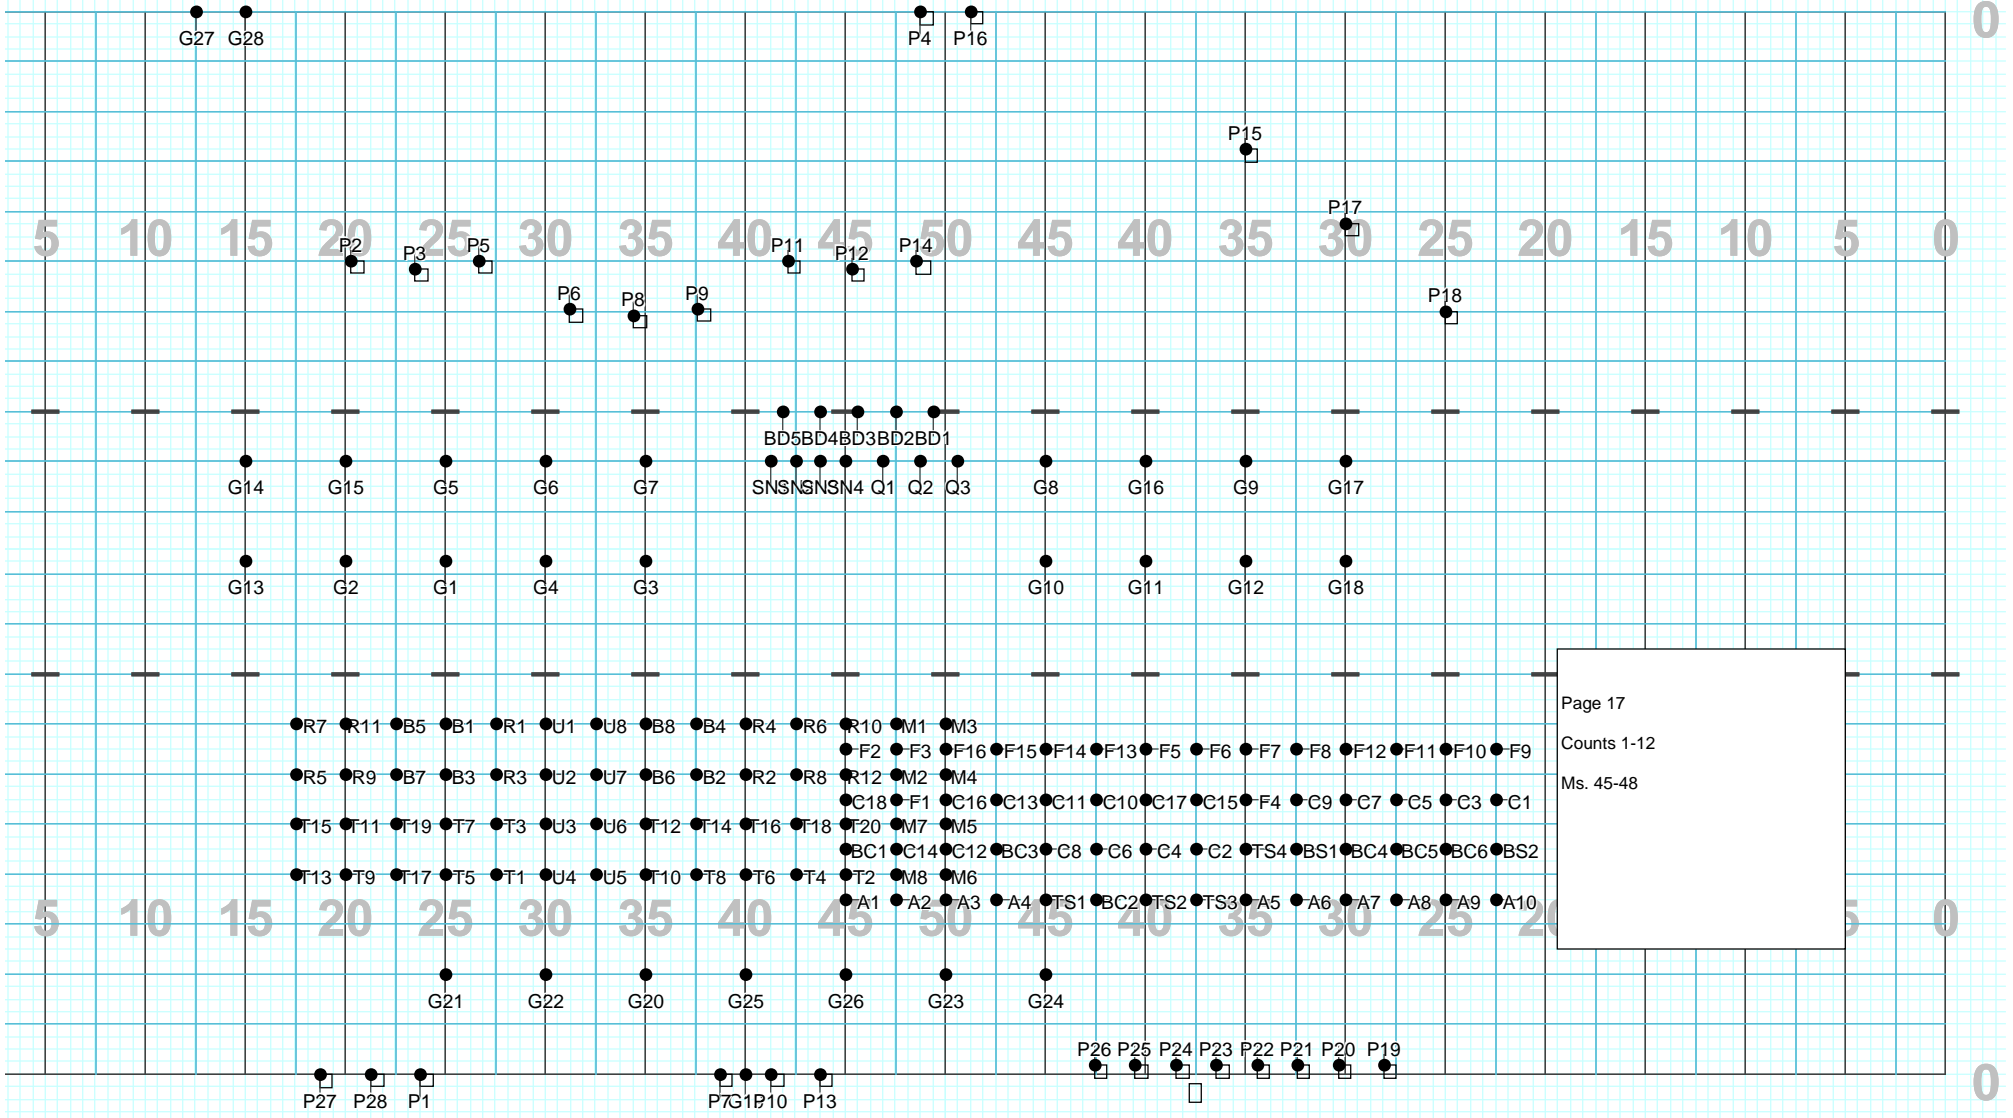

Director Viewpoint