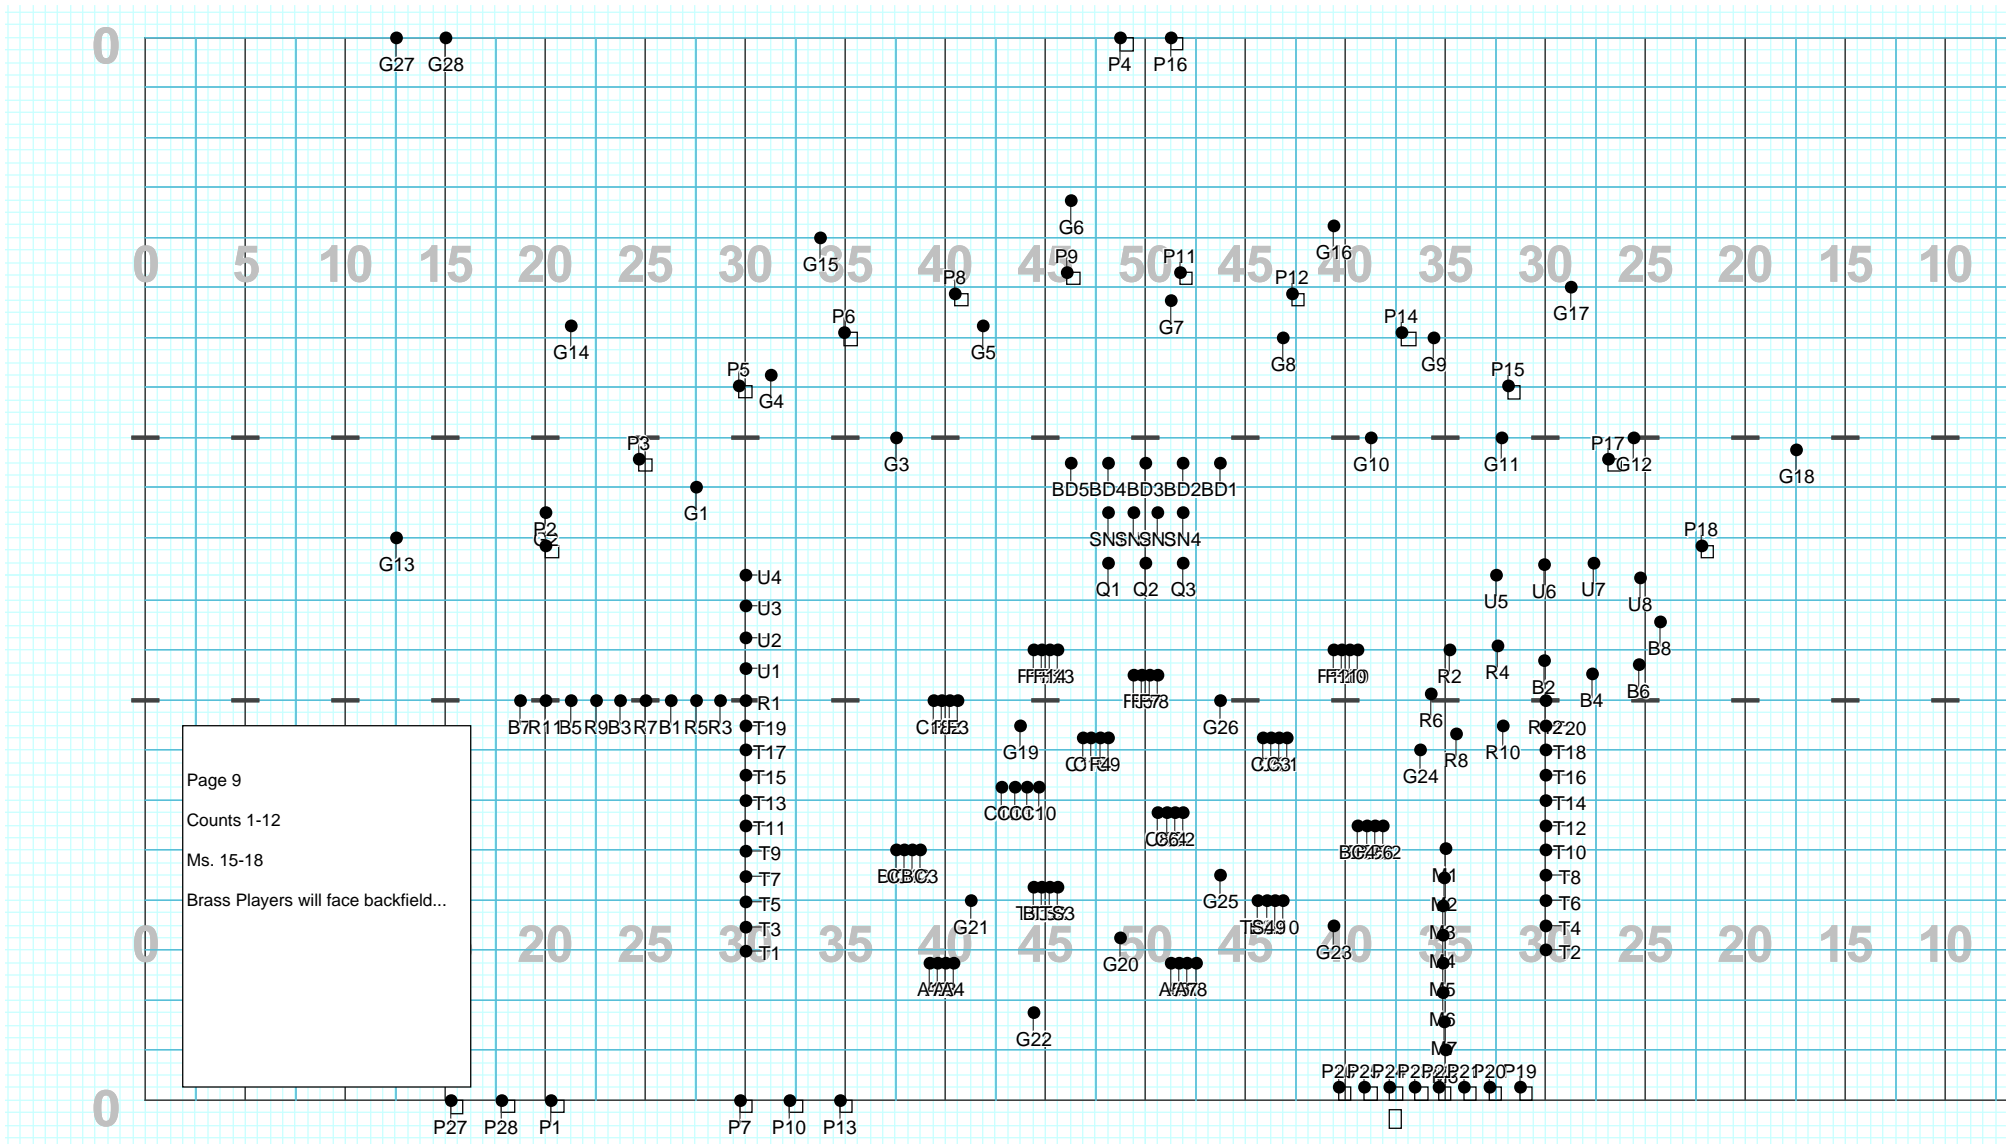

Page 9
Counts 1-12
Ms. 15-18
Brass Players will face backfield...

Director Viewpoint