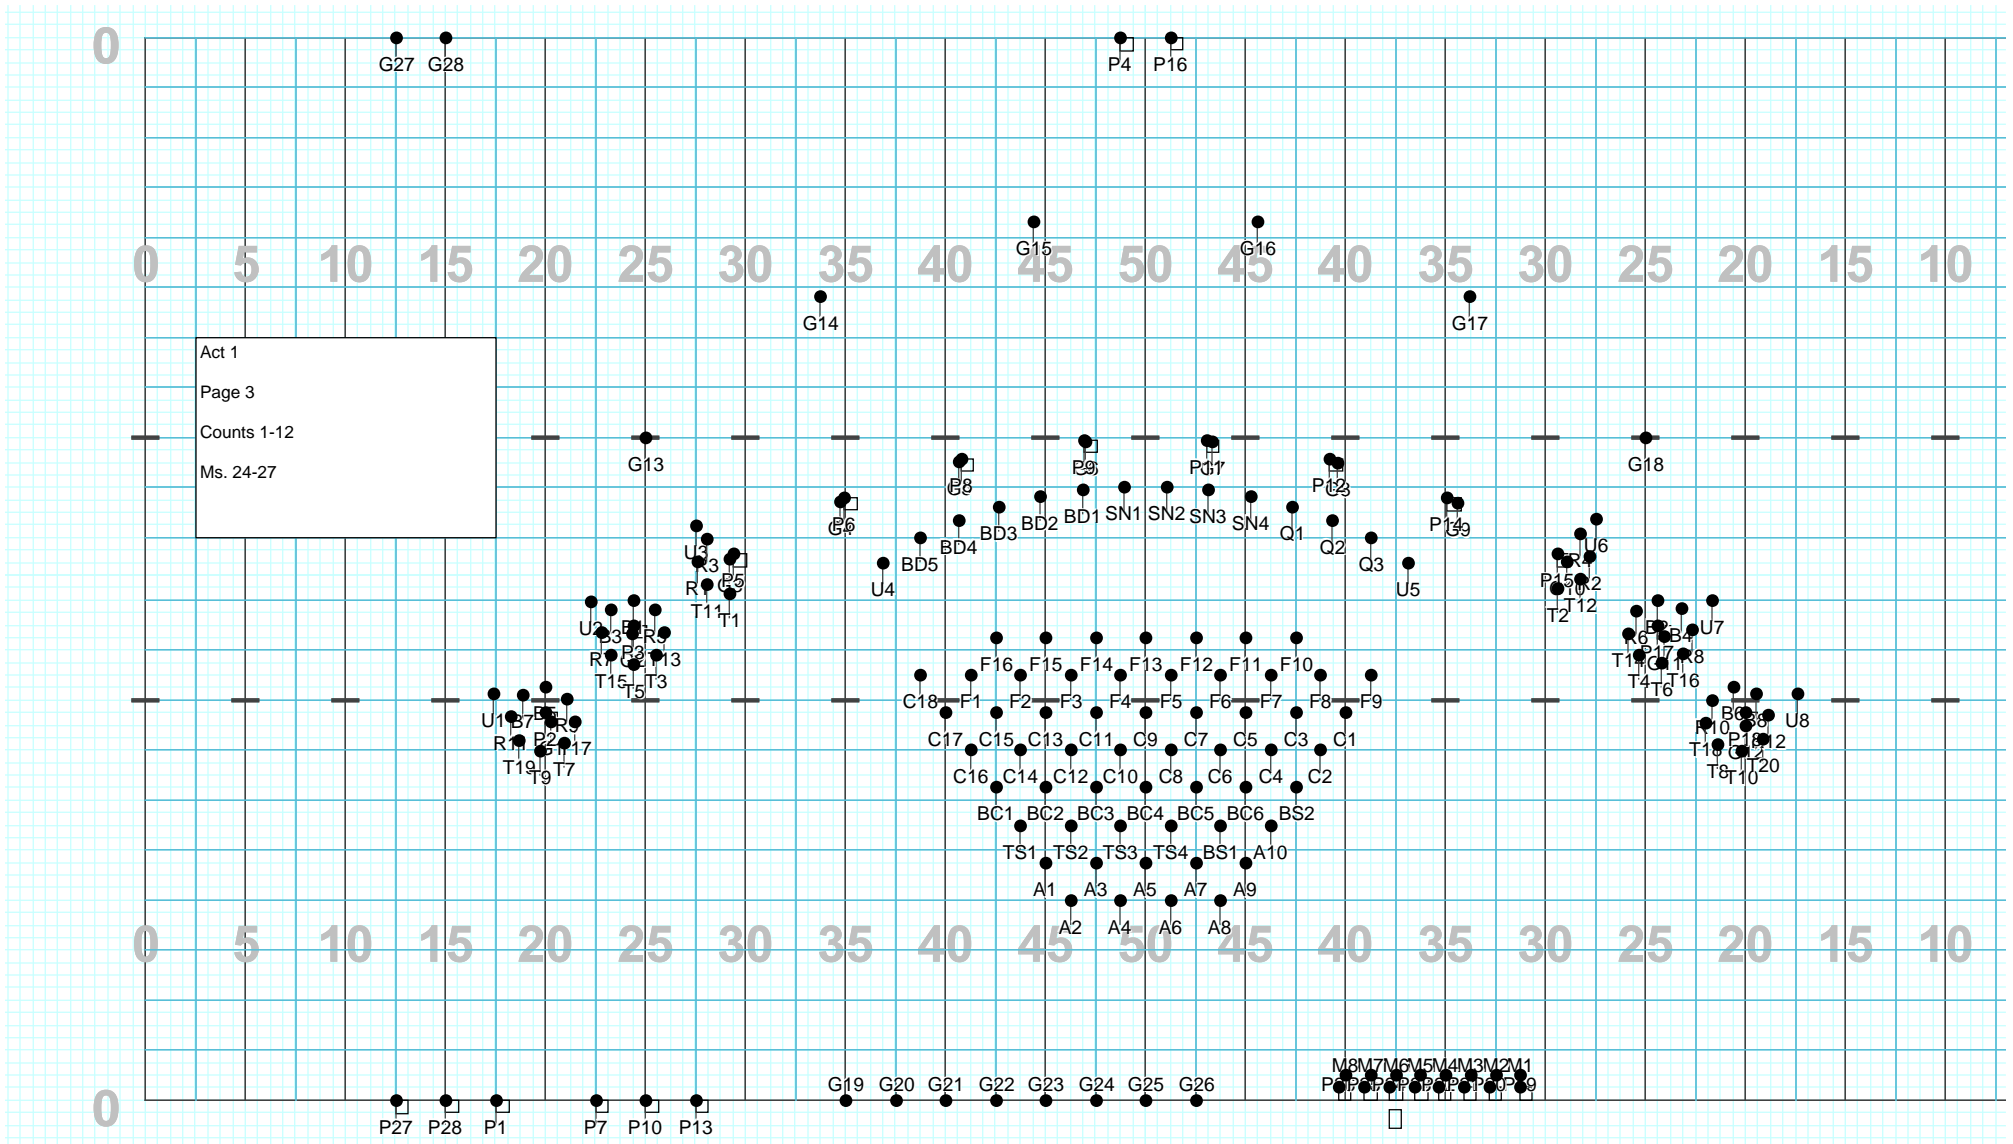

Waxahachie 2017 Production
 Act 1
 Page 1
 Ms. 1-19
 This whole section will be choreographed by Roman.
 Flags will remain on props all the way to page 7A.

Director Viewpoint

Director Viewpoint

Director Viewpoint

Director Viewpoint

Page 19
Counts 1-12
Ms. 52-55

Director Viewpoint

Page 20
 Counts 1-15
 Ms. 56-60

Director Viewpoint

Director Viewpoint

Director Viewpoint

Director Viewpoint

Director Viewpoint

Director Viewpoint

Director Viewpoint

Page 24B
Counts 1-12
Mes. 85-90
Drums face Backfield

Director Viewpoint

Director Viewpoint

Director Viewpoint

Set #25
 Counts: 20
 Measure: 103-112
 Brass/Grd expand out
 tpts on props

Director Viewpoint

Director Viewpoint

Director Viewpoint

Set #27A
Counts: 16
Measure: 119-122
All Hold 16

Director Viewpoint

Director Viewpoint

Director Viewpoint