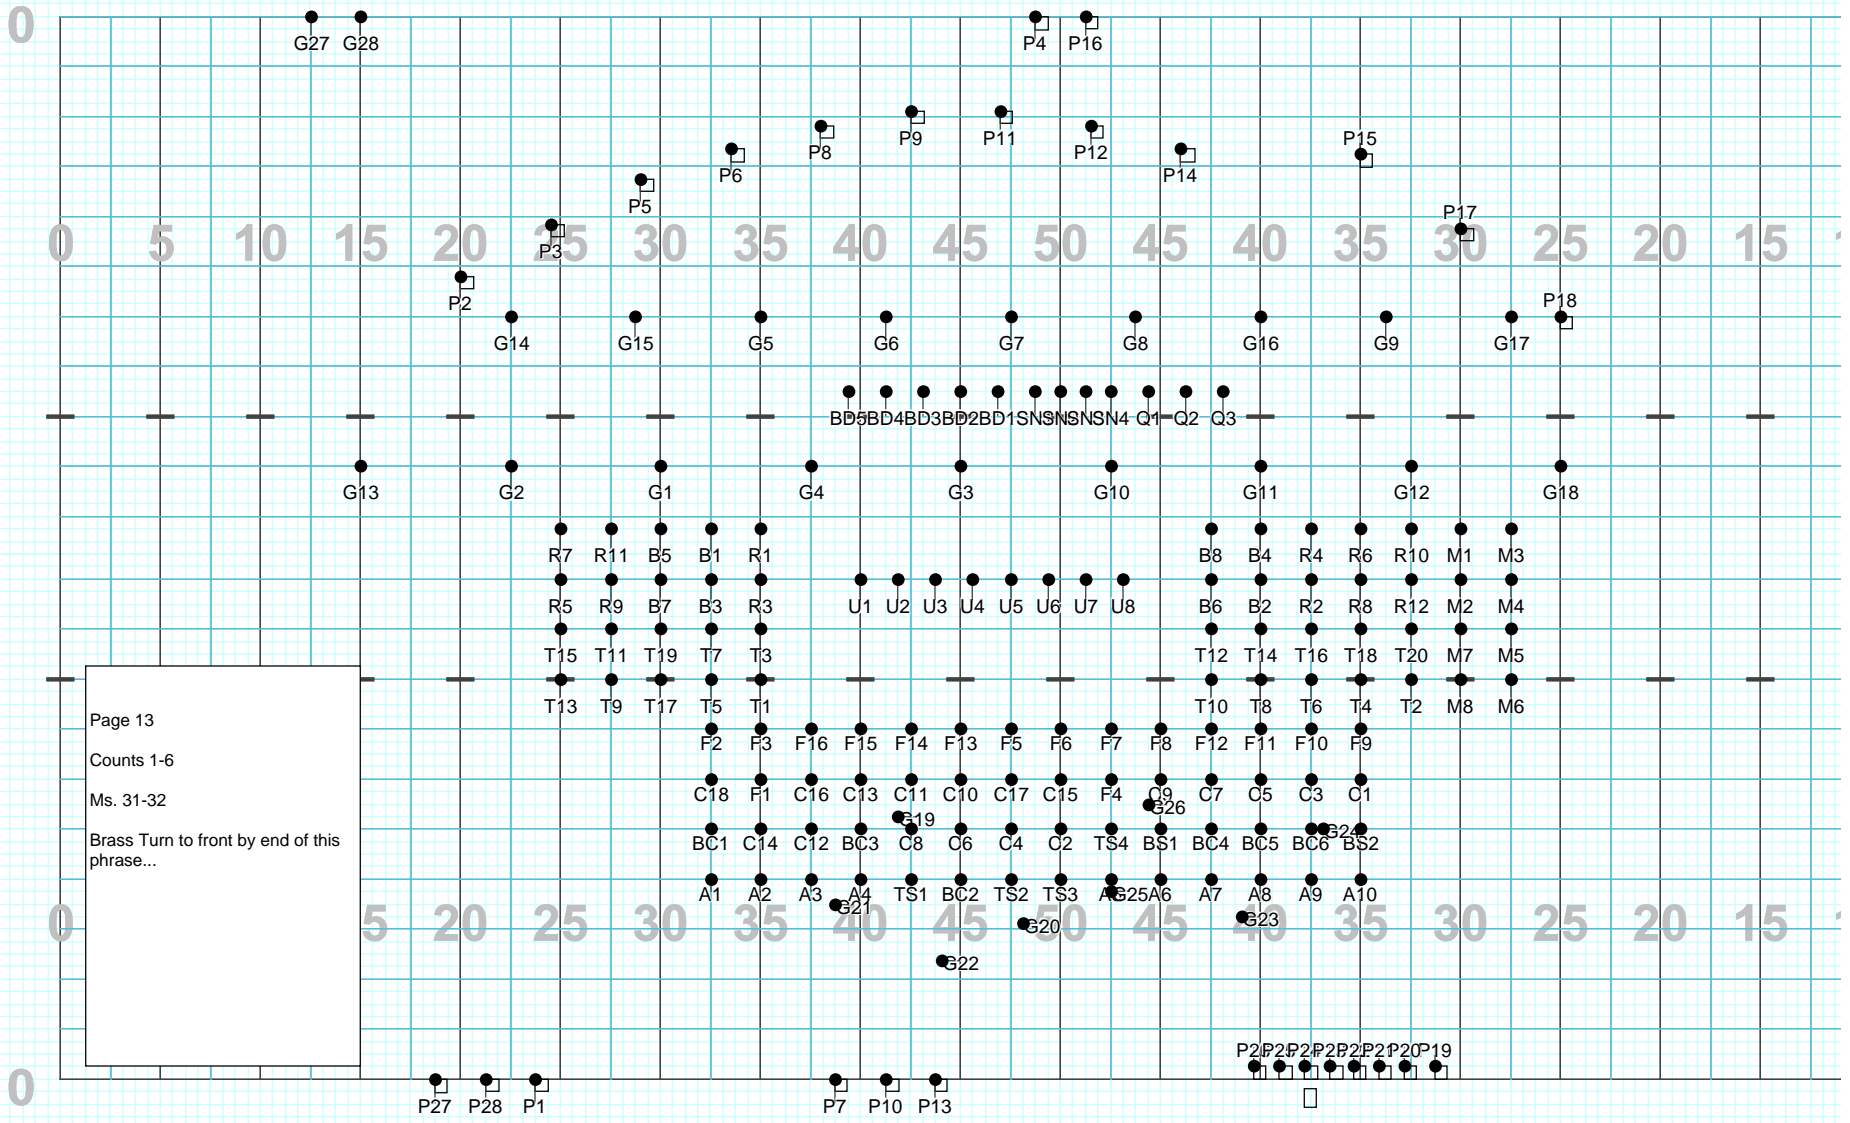

Page 13
Counts 1-6
Ms. 31-32
Brass Turn to front by end of this phrase...

Director Viewpoint