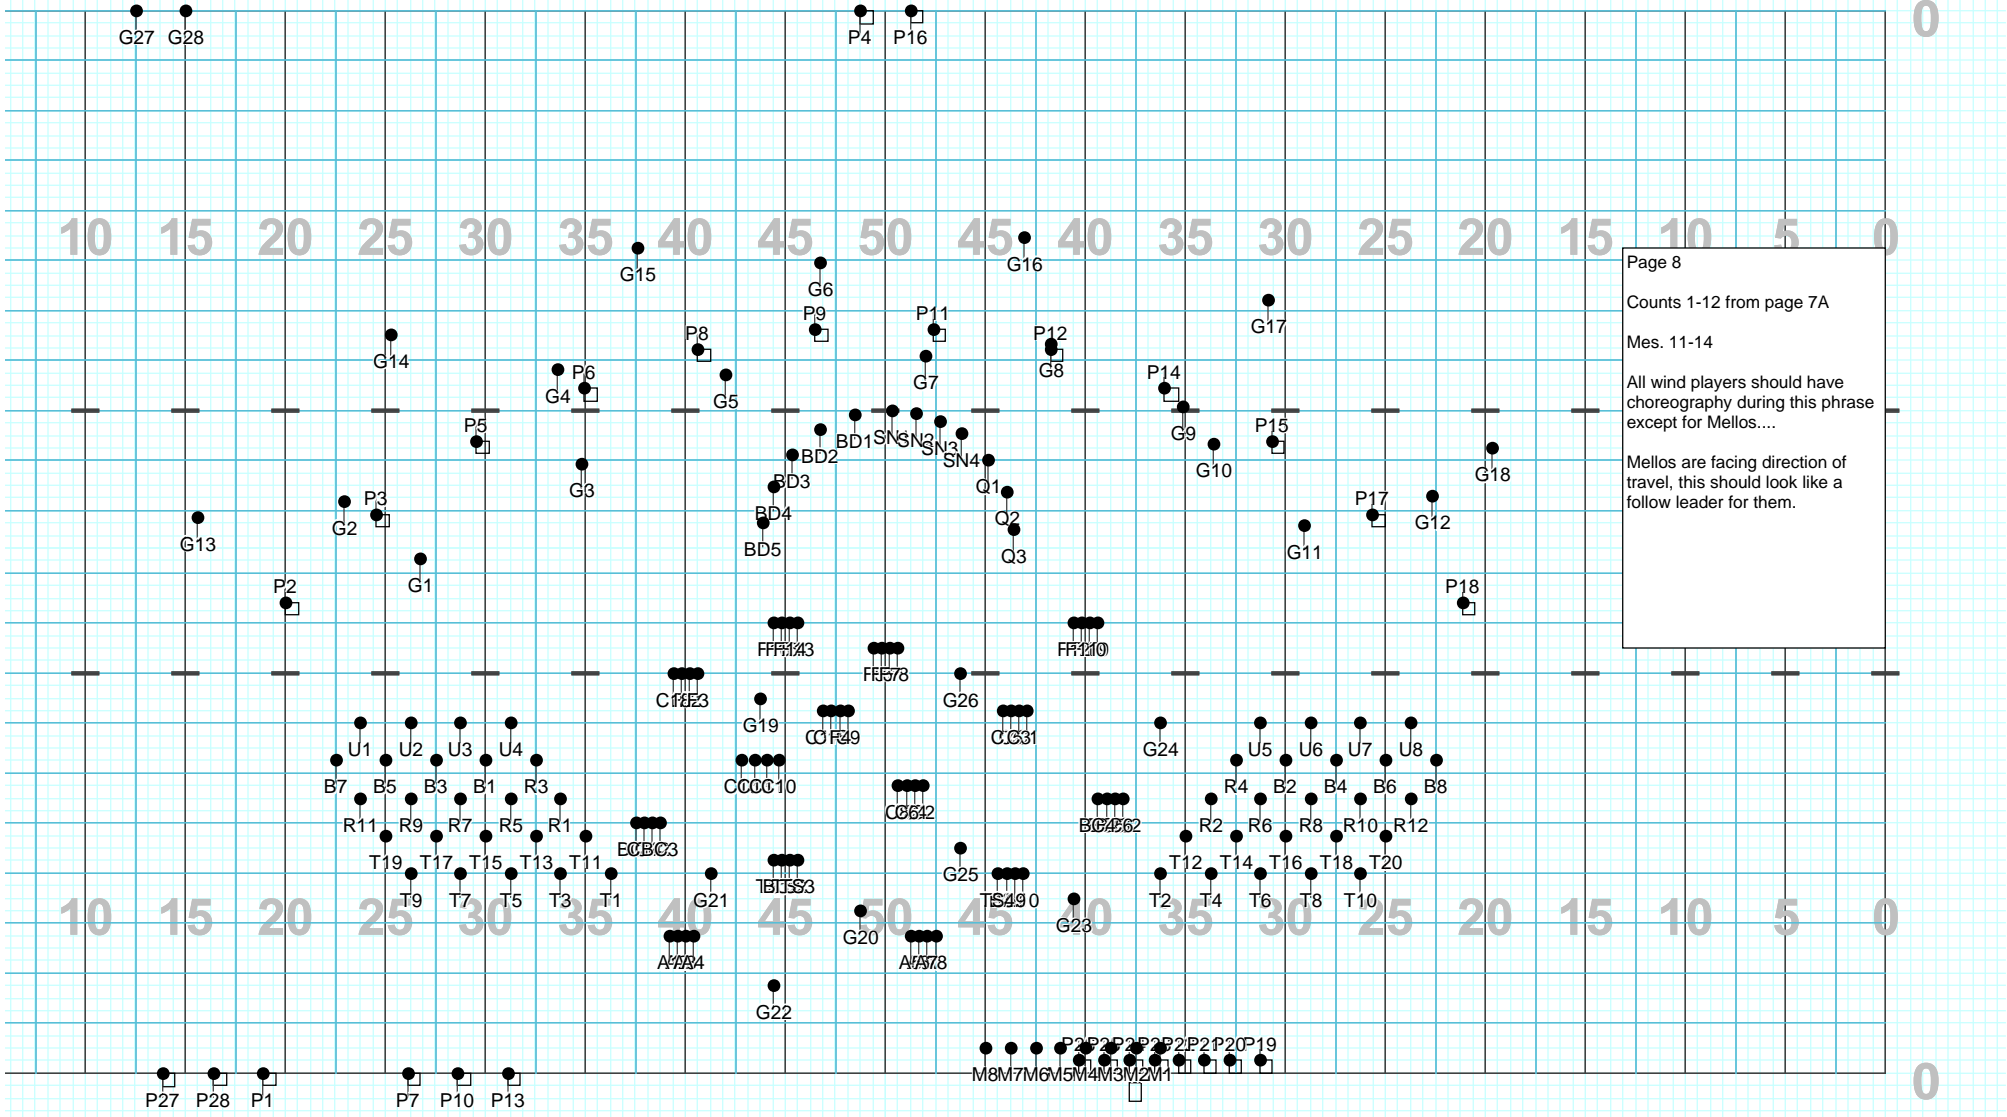

Director Viewpoint

Director Viewpoint

Director Viewpoint

Director Viewpoint

Director Viewpoint

Director Viewpoint

Page 8
 Counts 1-12 from page 7A
 Mes. 11-14
 All wind players should have choreography during this phrase except for Mellos....
 Mellos are facing direction of travel, this should look like a follow leader for them.

Director Viewpoint

Page 19
Counts 1-12
Ms. 52-55

Director Viewpoint

Page 20
 Counts 1-15
 Ms. 56-60

Director Viewpoint

Director Viewpoint

Director Viewpoint

Director Viewpoint

Director Viewpoint

Director Viewpoint

Director Viewpoint

Page 24B
Counts 1-12
Mes. 85-90
Drums face Backfield

Director Viewpoint

Director Viewpoint

Director Viewpoint

Set #25
 Counts: 20
 Measure: 103-112
 Brass/Grd expand out
 tpts on props

Director Viewpoint

Director Viewpoint

Director Viewpoint

Set #27A
Counts: 16
Measure: 119-122
All Hold 16

Director Viewpoint

Director Viewpoint

Director Viewpoint