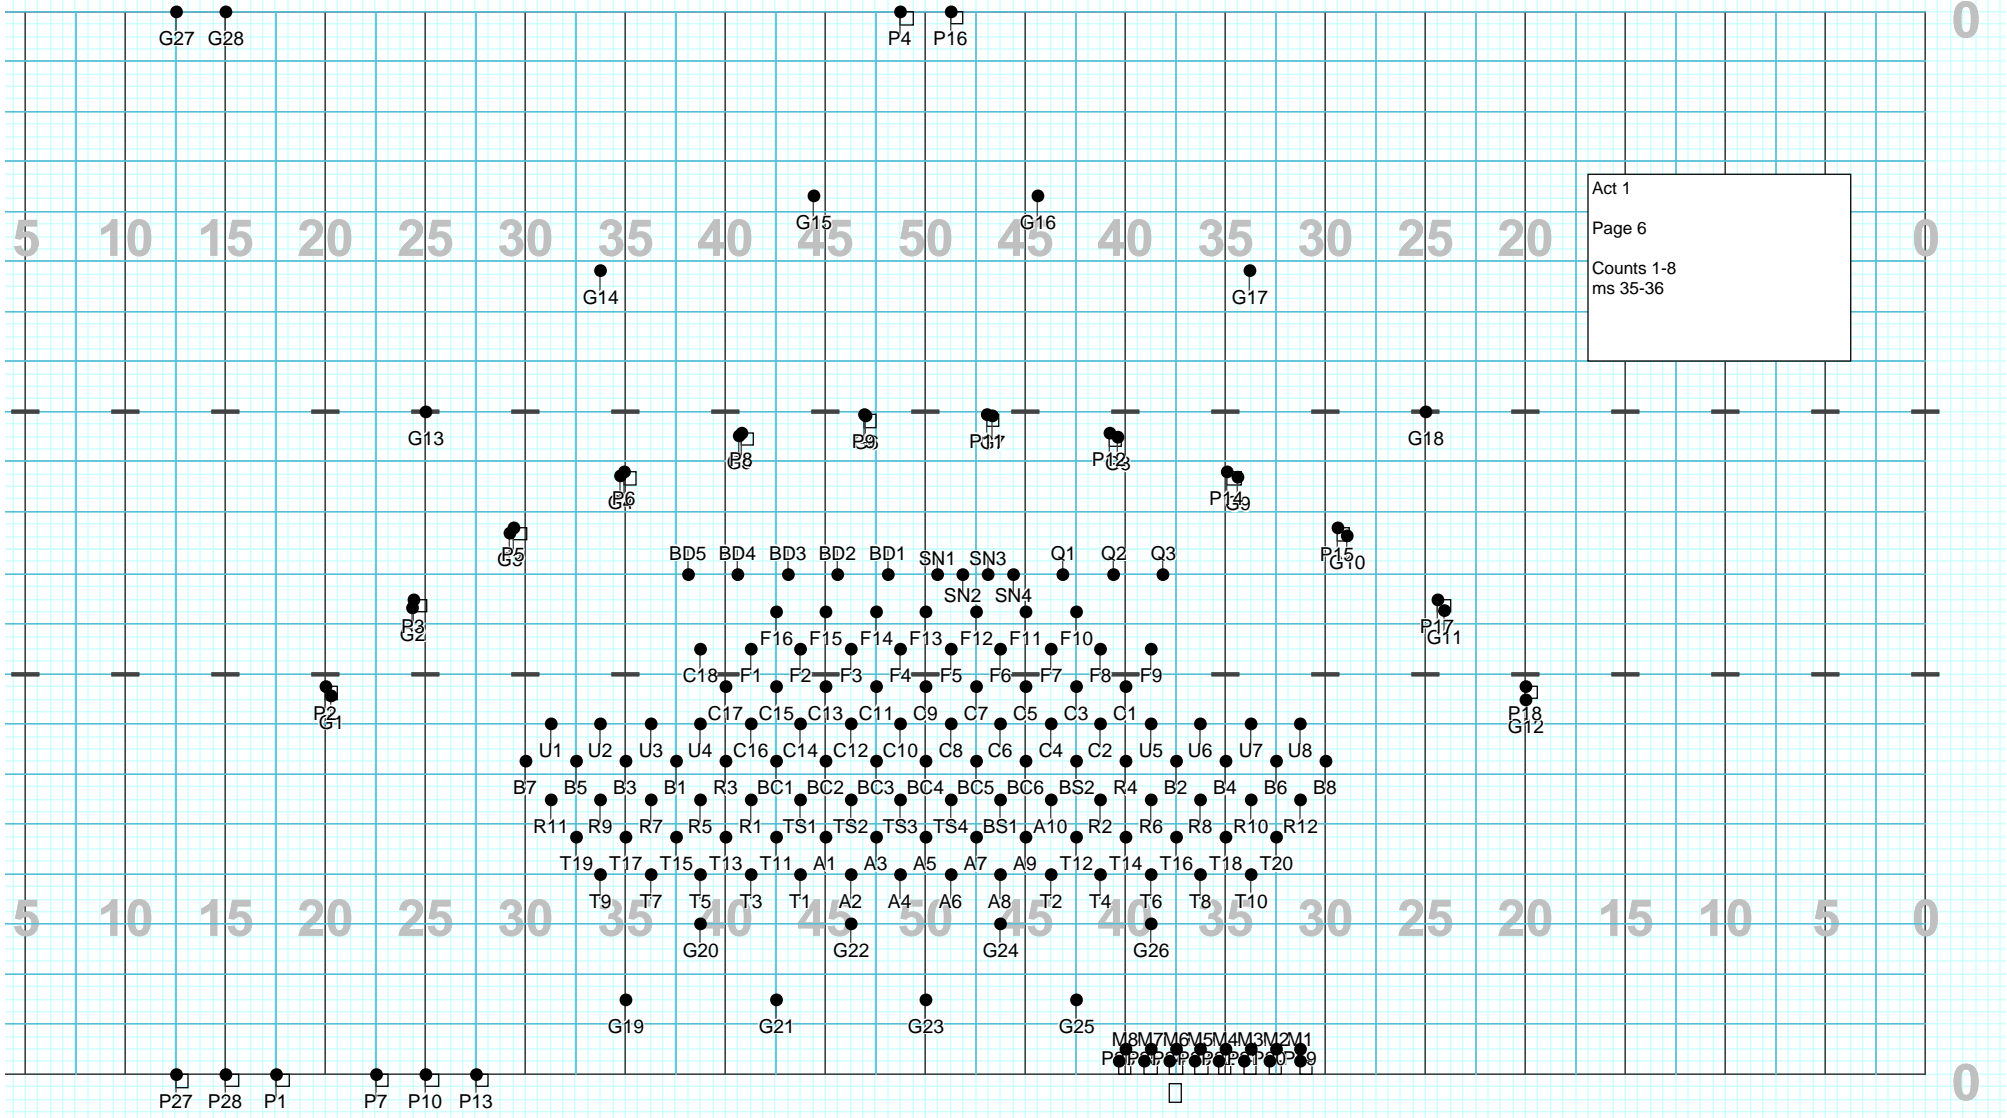

Waxahachie 2017 Production
 Act 1
 Page 1
 Ms. 1-19
 This whole section will be choreographed by Roman.
 Flags will remain on props all the way to page 7A.

Director Viewpoint

Director Viewpoint

Director Viewpoint

Director Viewpoint

Director Viewpoint

Director Viewpoint

Director Viewpoint

Director Viewpoint

Director Viewpoint

Page 8
 Counts 1-12 from page 7A
 Mes. 11-14
 All wind players should have choreography during this phrase except for Mellos....
 Mellos are facing direction of travel, this should look like a follow leader for them.

Director Viewpoint

Page 19
Counts 1-12
Ms. 52-55

Director Viewpoint

Page 20
 Counts 1-15
 Ms. 56-60

Director Viewpoint

Director Viewpoint

Director Viewpoint

Director Viewpoint

Director Viewpoint

Director Viewpoint

Director Viewpoint

Set #27A
Counts: 16
Measure: 119-122
All Hold 16

Director Viewpoint

Director Viewpoint

Director Viewpoint