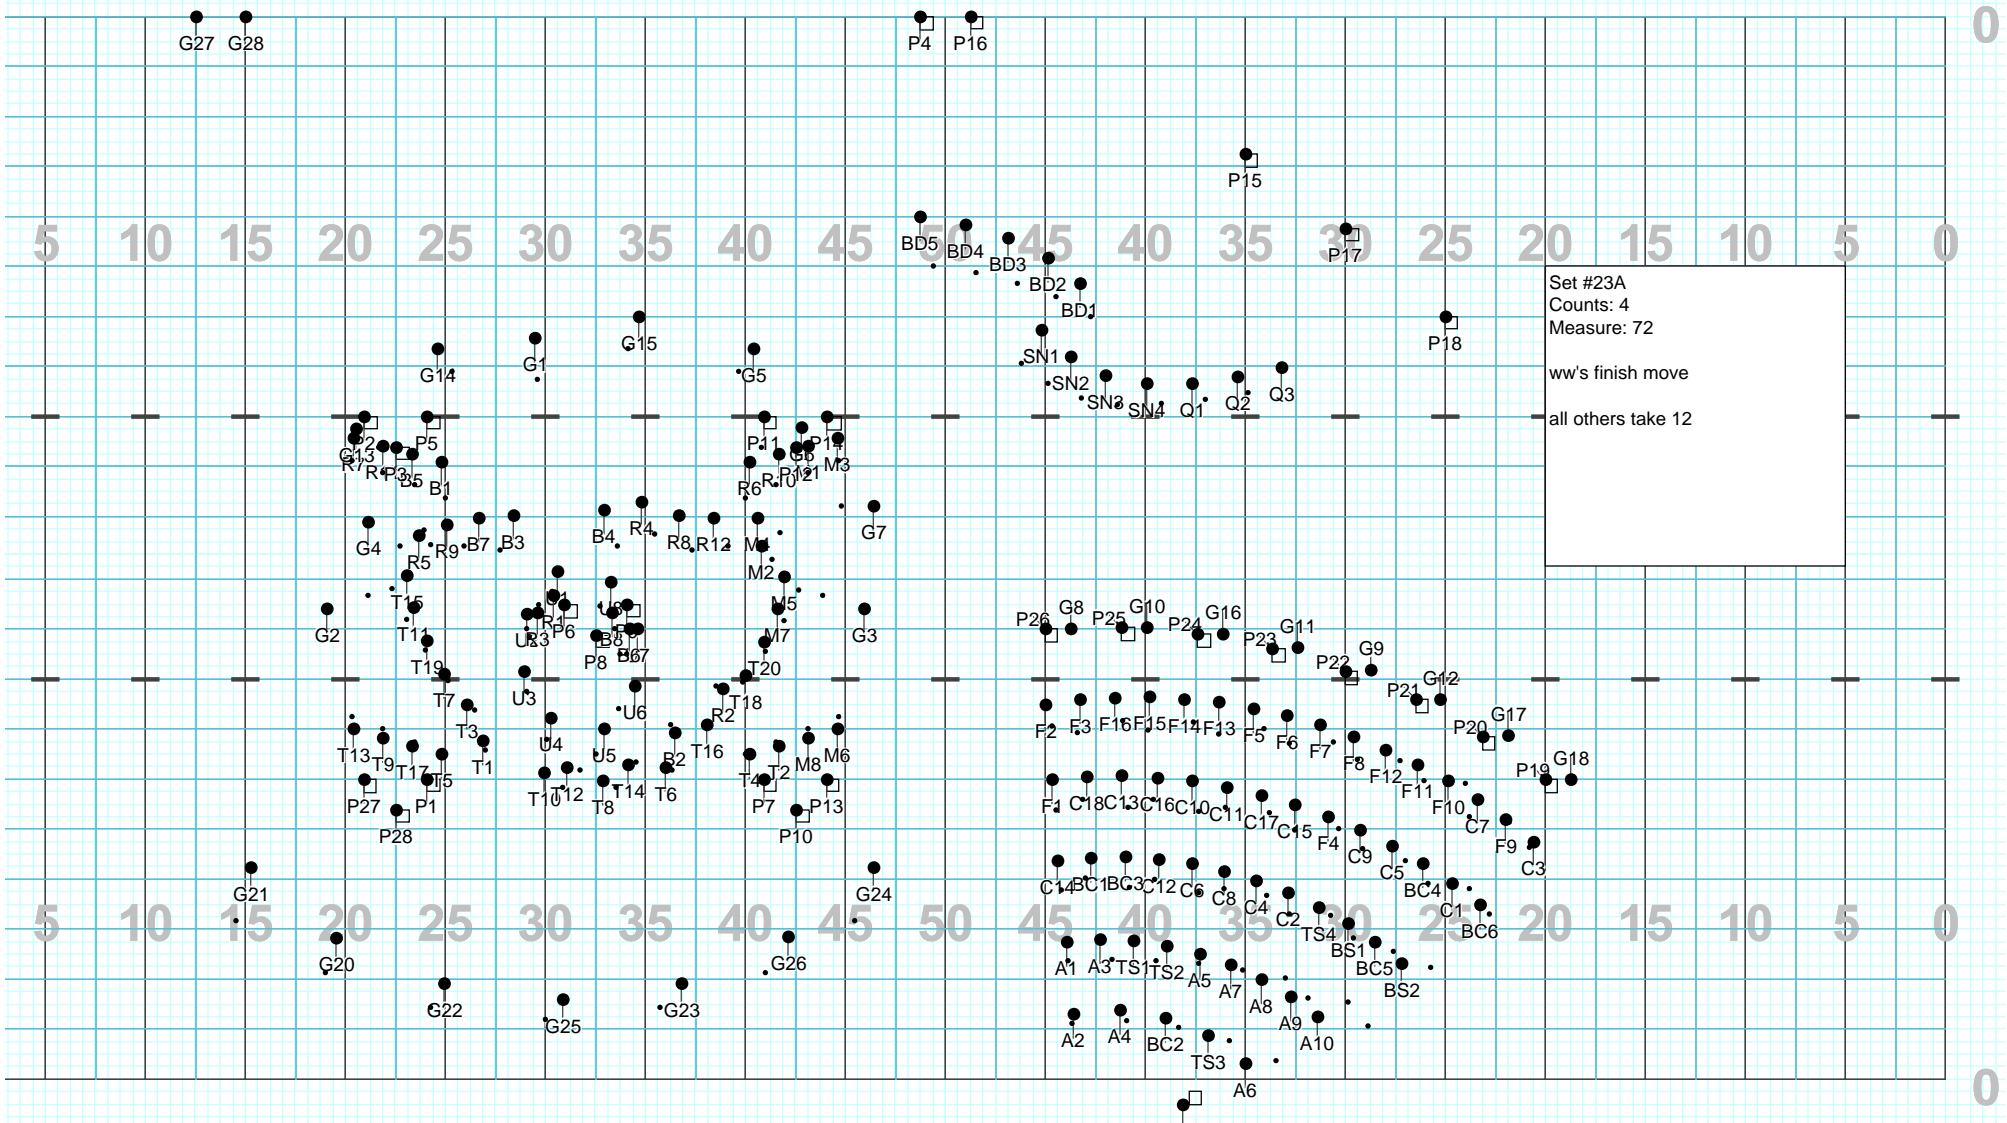

Director Viewpoint

Page 19
Counts 1-12
Ms. 52-55

Director Viewpoint

Page 20
 Counts 1-15
 Ms. 56-60

Director Viewpoint

Director Viewpoint

Director Viewpoint

Director Viewpoint

Director Viewpoint

Director Viewpoint

Director Viewpoint

Page 24B
Counts 1-12
Mes. 85-90
Drums face Backfield

Director Viewpoint

Director Viewpoint

Director Viewpoint

Set #25
 Counts: 20
 Measure: 103-112
 Brass/Grd expand out
 tpts on props

Director Viewpoint

Director Viewpoint

Director Viewpoint

Set #27A
Counts: 16
Measure: 119-122
All Hold 16

Director Viewpoint

Director Viewpoint

Director Viewpoint