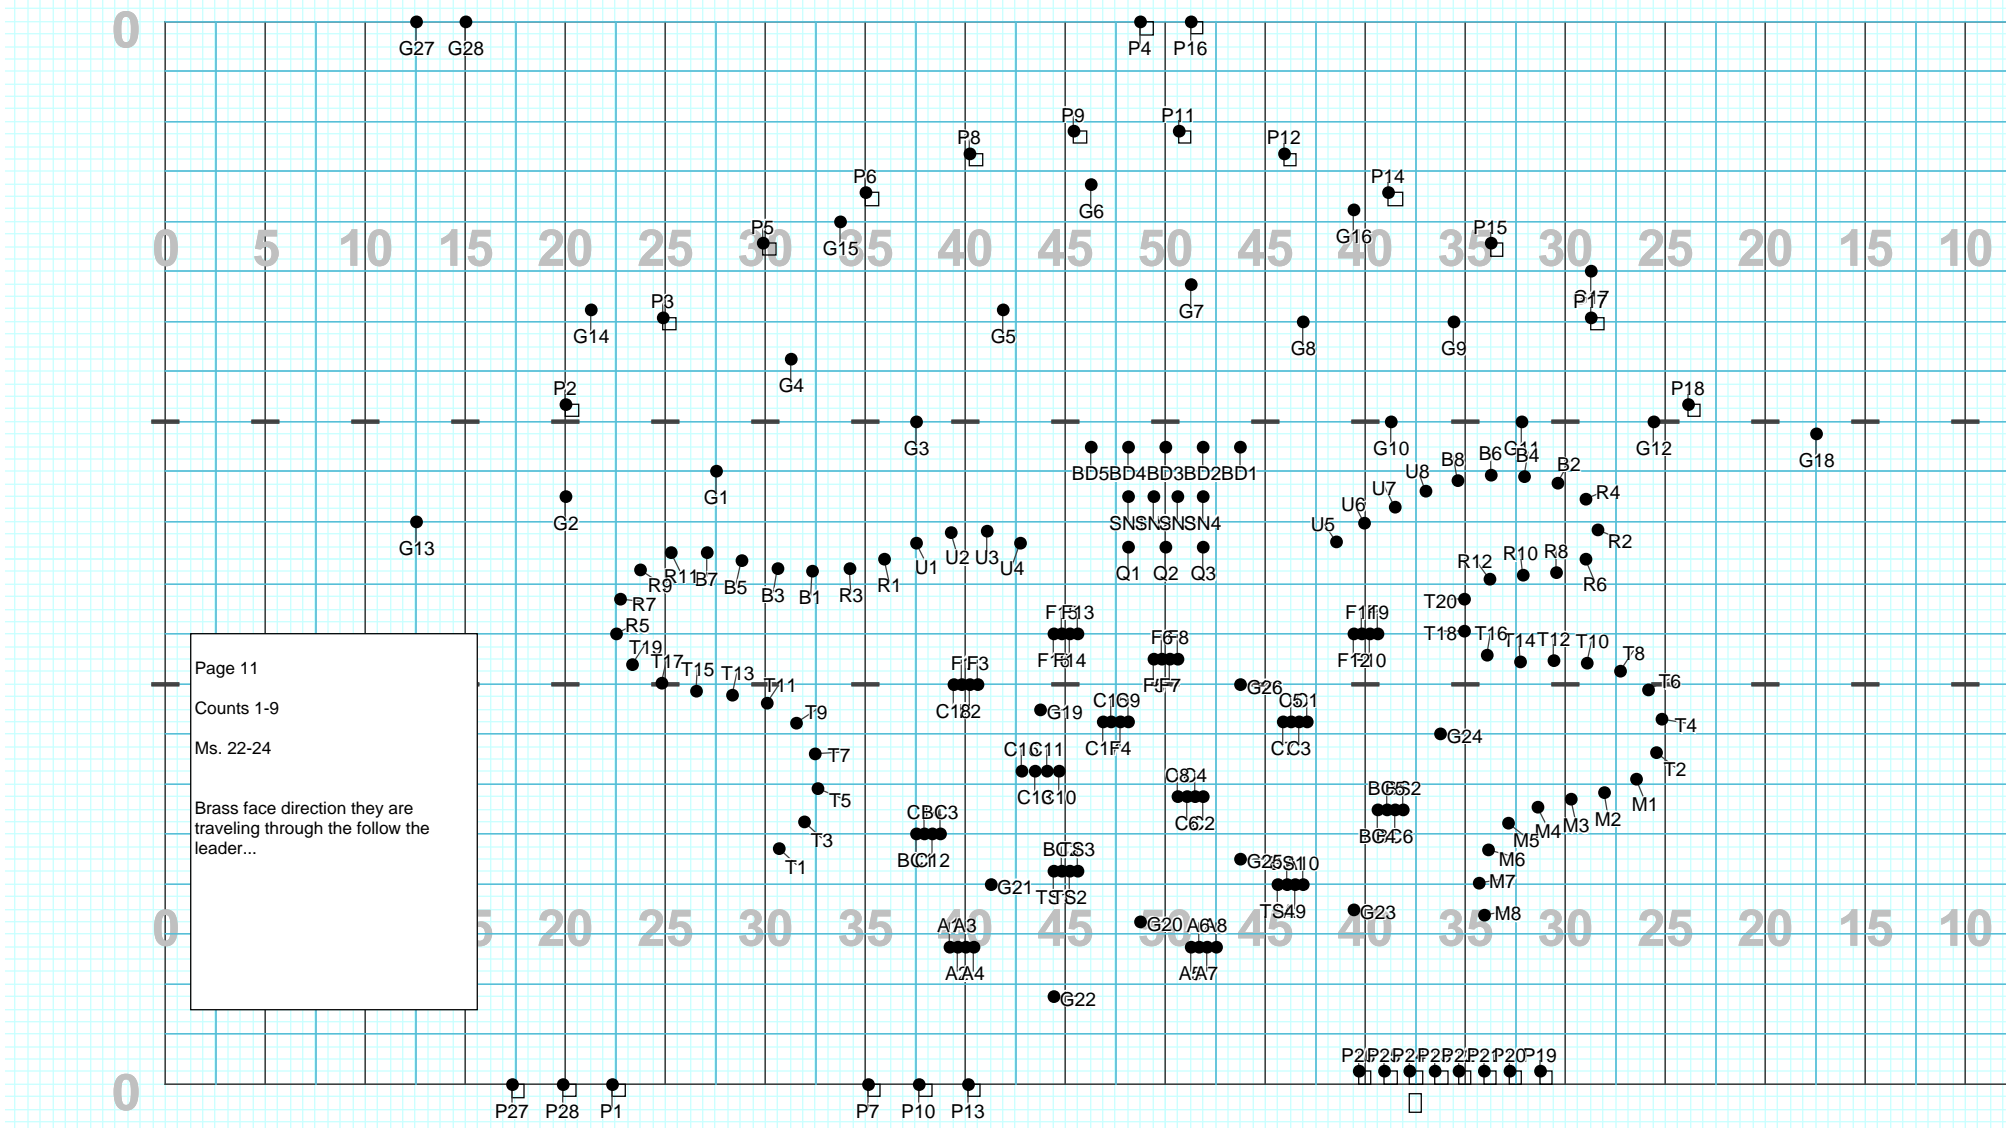

Page 11
Counts 1-9
Ms. 22-24
Brass face direction they are traveling through the follow the leader...

Director Viewpoint