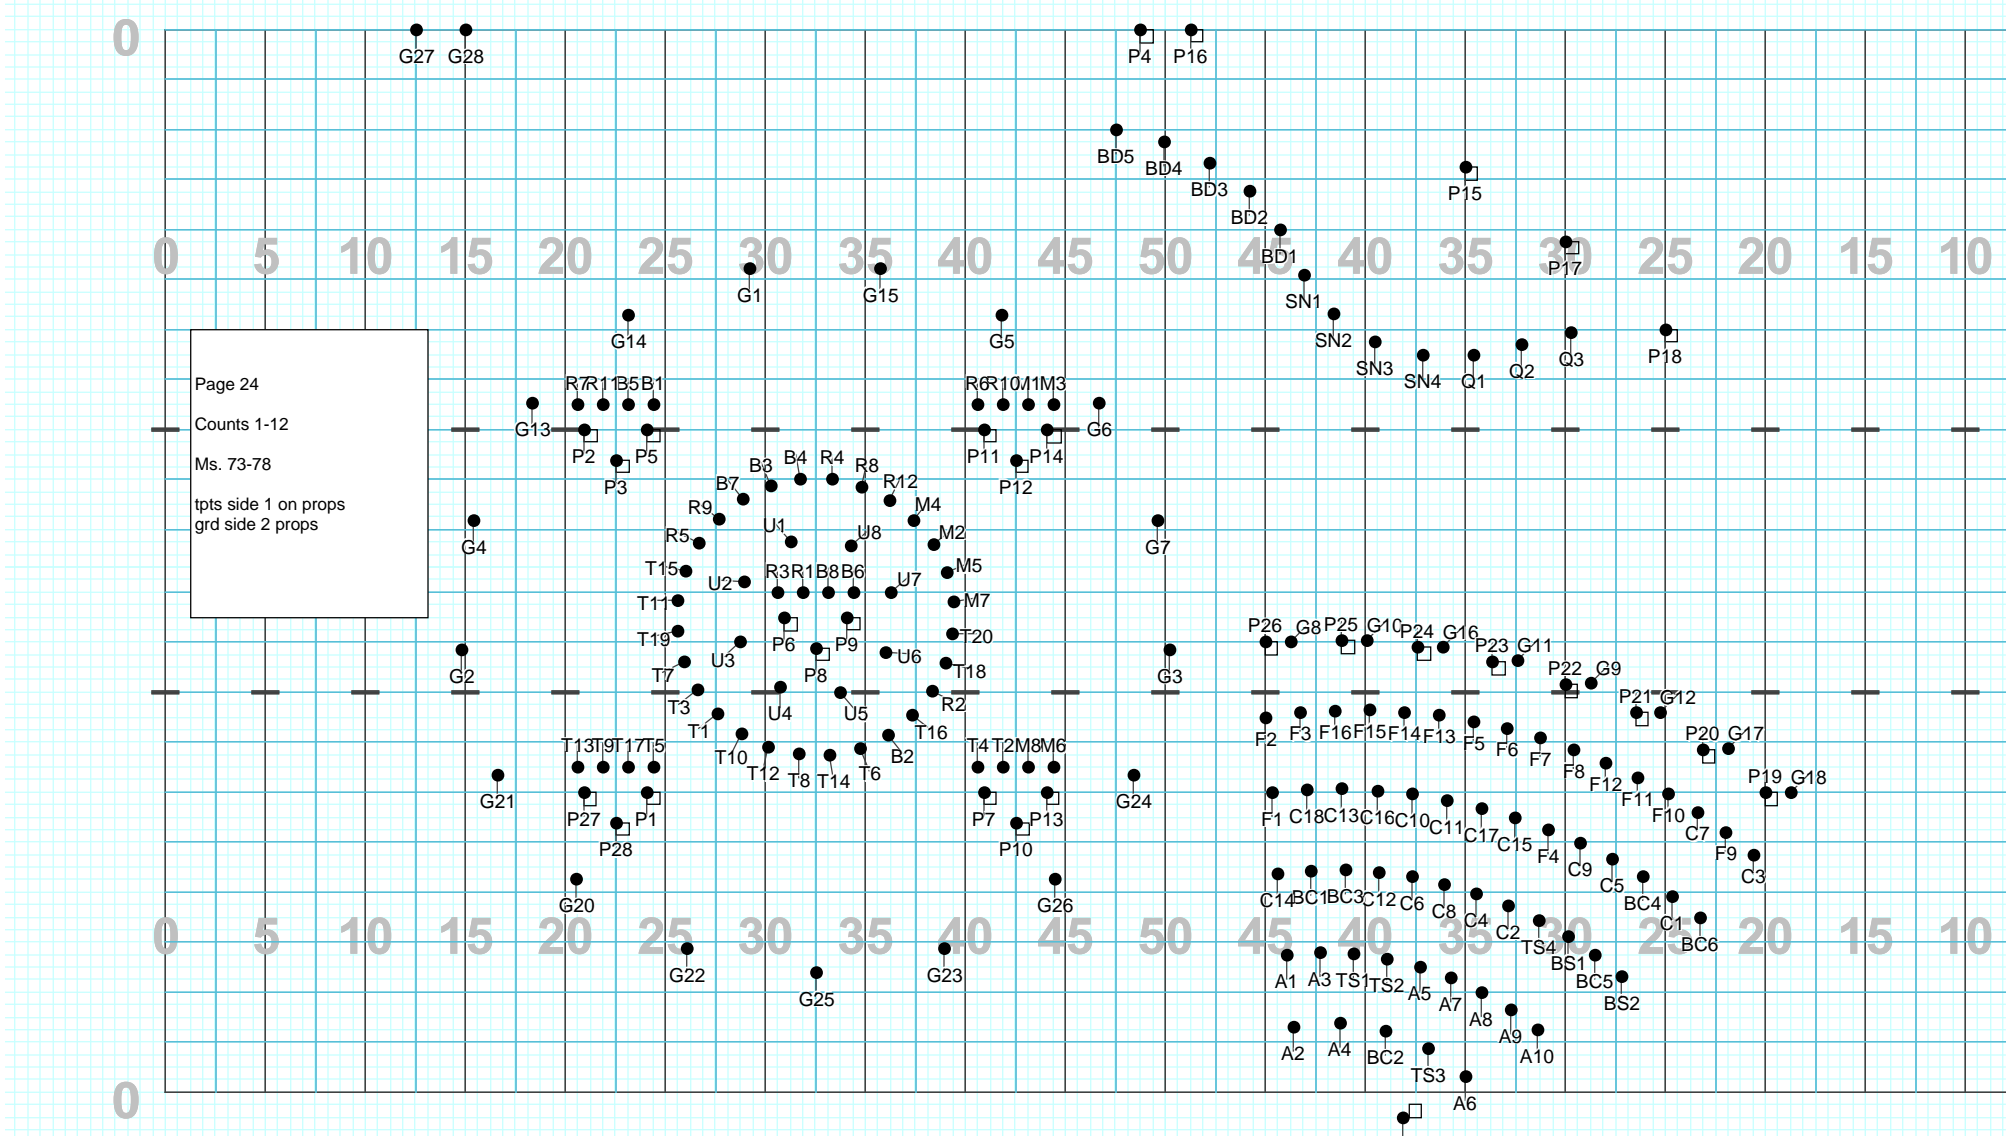

Director Viewpoint

Page 19
Counts 1-12
Ms. 52-55

Director Viewpoint

Page 20
 Counts 1-15
 Ms. 56-60

Director Viewpoint

Director Viewpoint

Director Viewpoint

Director Viewpoint

Director Viewpoint

Director Viewpoint

Director Viewpoint

Page 24B
Counts 1-12
Mes. 85-90
Drums face Backfield

Director Viewpoint

Director Viewpoint

Director Viewpoint

Set #25
 Counts: 20
 Measure: 103-112
 Brass/Grd expand out
 tpts on props

Director Viewpoint

Director Viewpoint

Director Viewpoint

Set #27A
Counts: 16
Measure: 119-122
All Hold 16

Director Viewpoint

Director Viewpoint

Director Viewpoint