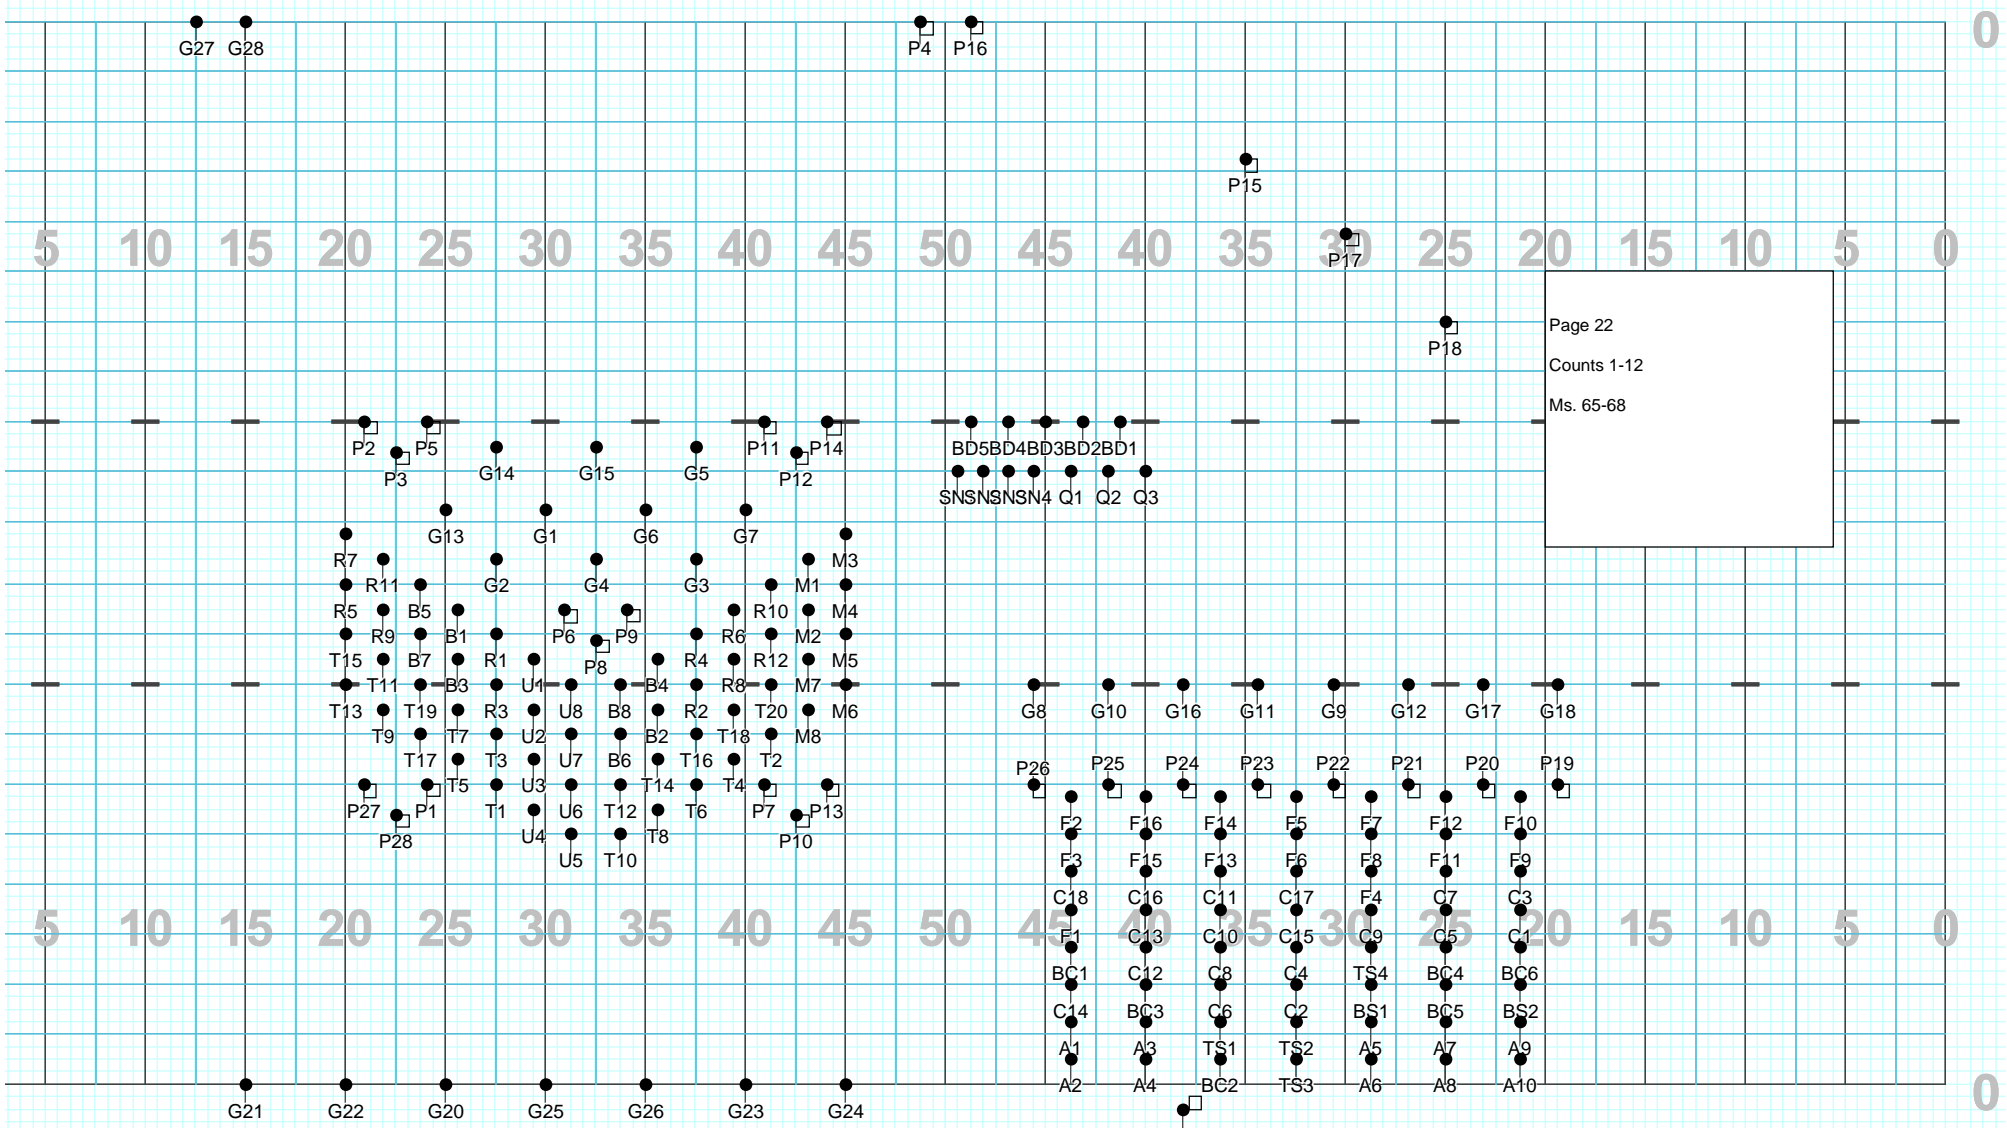

Director Viewpoint

Page 19
Counts 1-12
Ms. 52-55

Director Viewpoint

Page 20
 Counts 1-15
 Ms. 56-60

Director Viewpoint

Director Viewpoint

Director Viewpoint

Director Viewpoint

Director Viewpoint

Director Viewpoint

Director Viewpoint

Page 24B
Counts 1-12
Mes. 85-90
Drums face Backfield

Director Viewpoint

Director Viewpoint

Director Viewpoint

Set #25
 Counts: 20
 Measure: 103-112
 Brass/Grd expand out
 tpts on props

Director Viewpoint

Director Viewpoint

Director Viewpoint

Set #27A
Counts: 16
Measure: 119-122
All Hold 16

Director Viewpoint

Director Viewpoint

Director Viewpoint