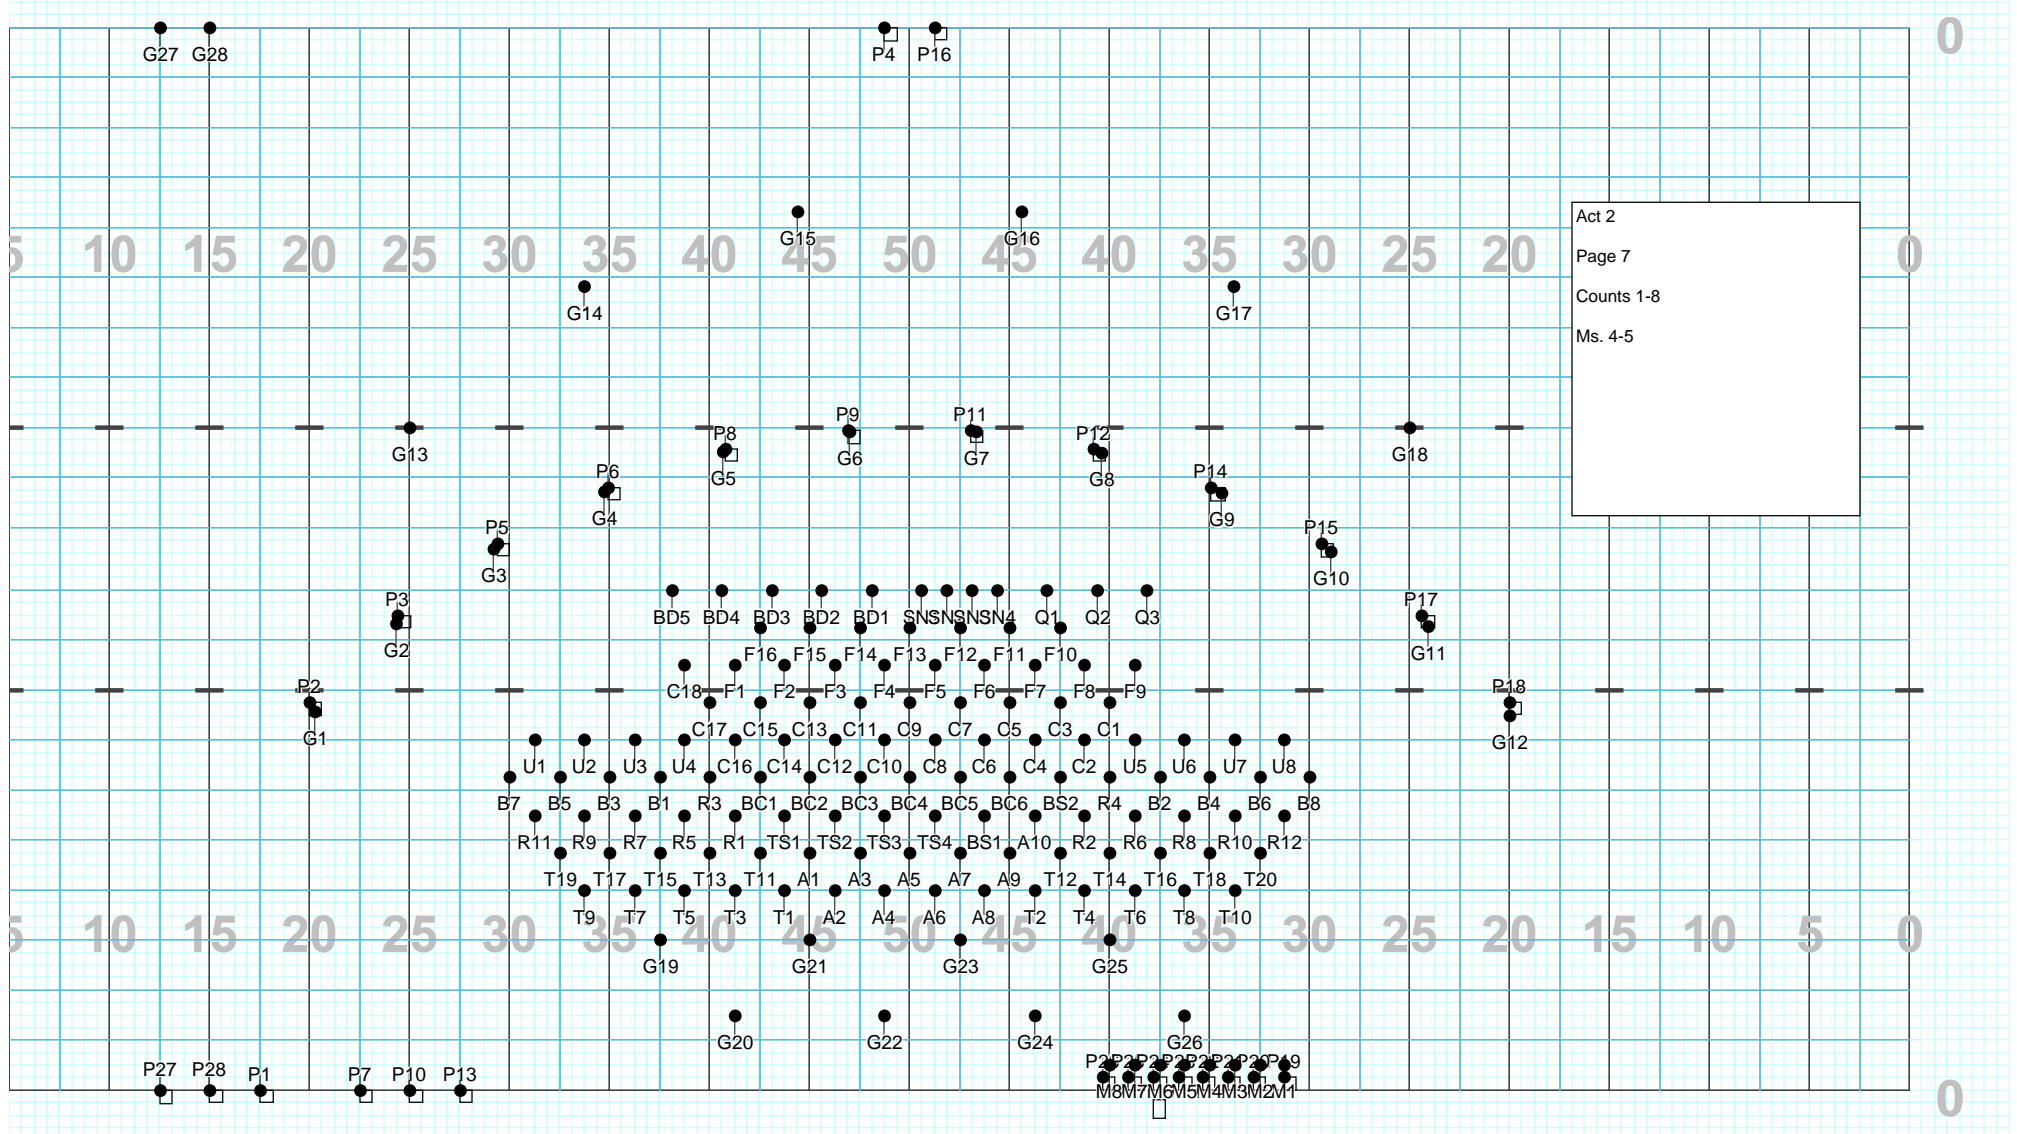

Director Viewpoint

Director Viewpoint

Director Viewpoint

Director Viewpoint

Director Viewpoint

Director Viewpoint

Page 8
 Counts 1-12 from page 7A
 Mes. 11-14
 All wind players should have choreography during this phrase except for Mellos....
 Mellos are facing direction of travel, this should look like a follow leader for them.

Director Viewpoint

Page 19
Counts 1-12
Ms. 52-55

Director Viewpoint

Page 20
 Counts 1-15
 Ms. 56-60

Director Viewpoint

Director Viewpoint

Director Viewpoint

Director Viewpoint

Director Viewpoint

Director Viewpoint

Director Viewpoint

Page 24B
Counts 1-12
Mes. 85-90
Drums face Backfield

Director Viewpoint

Director Viewpoint

Director Viewpoint

Set #25
 Counts: 20
 Measure: 103-112
 Brass/Grd expand out
 tpts on props

Director Viewpoint

Director Viewpoint

Director Viewpoint

Set #27A
Counts: 16
Measure: 119-122
All Hold 16

Director Viewpoint

Director Viewpoint

Director Viewpoint