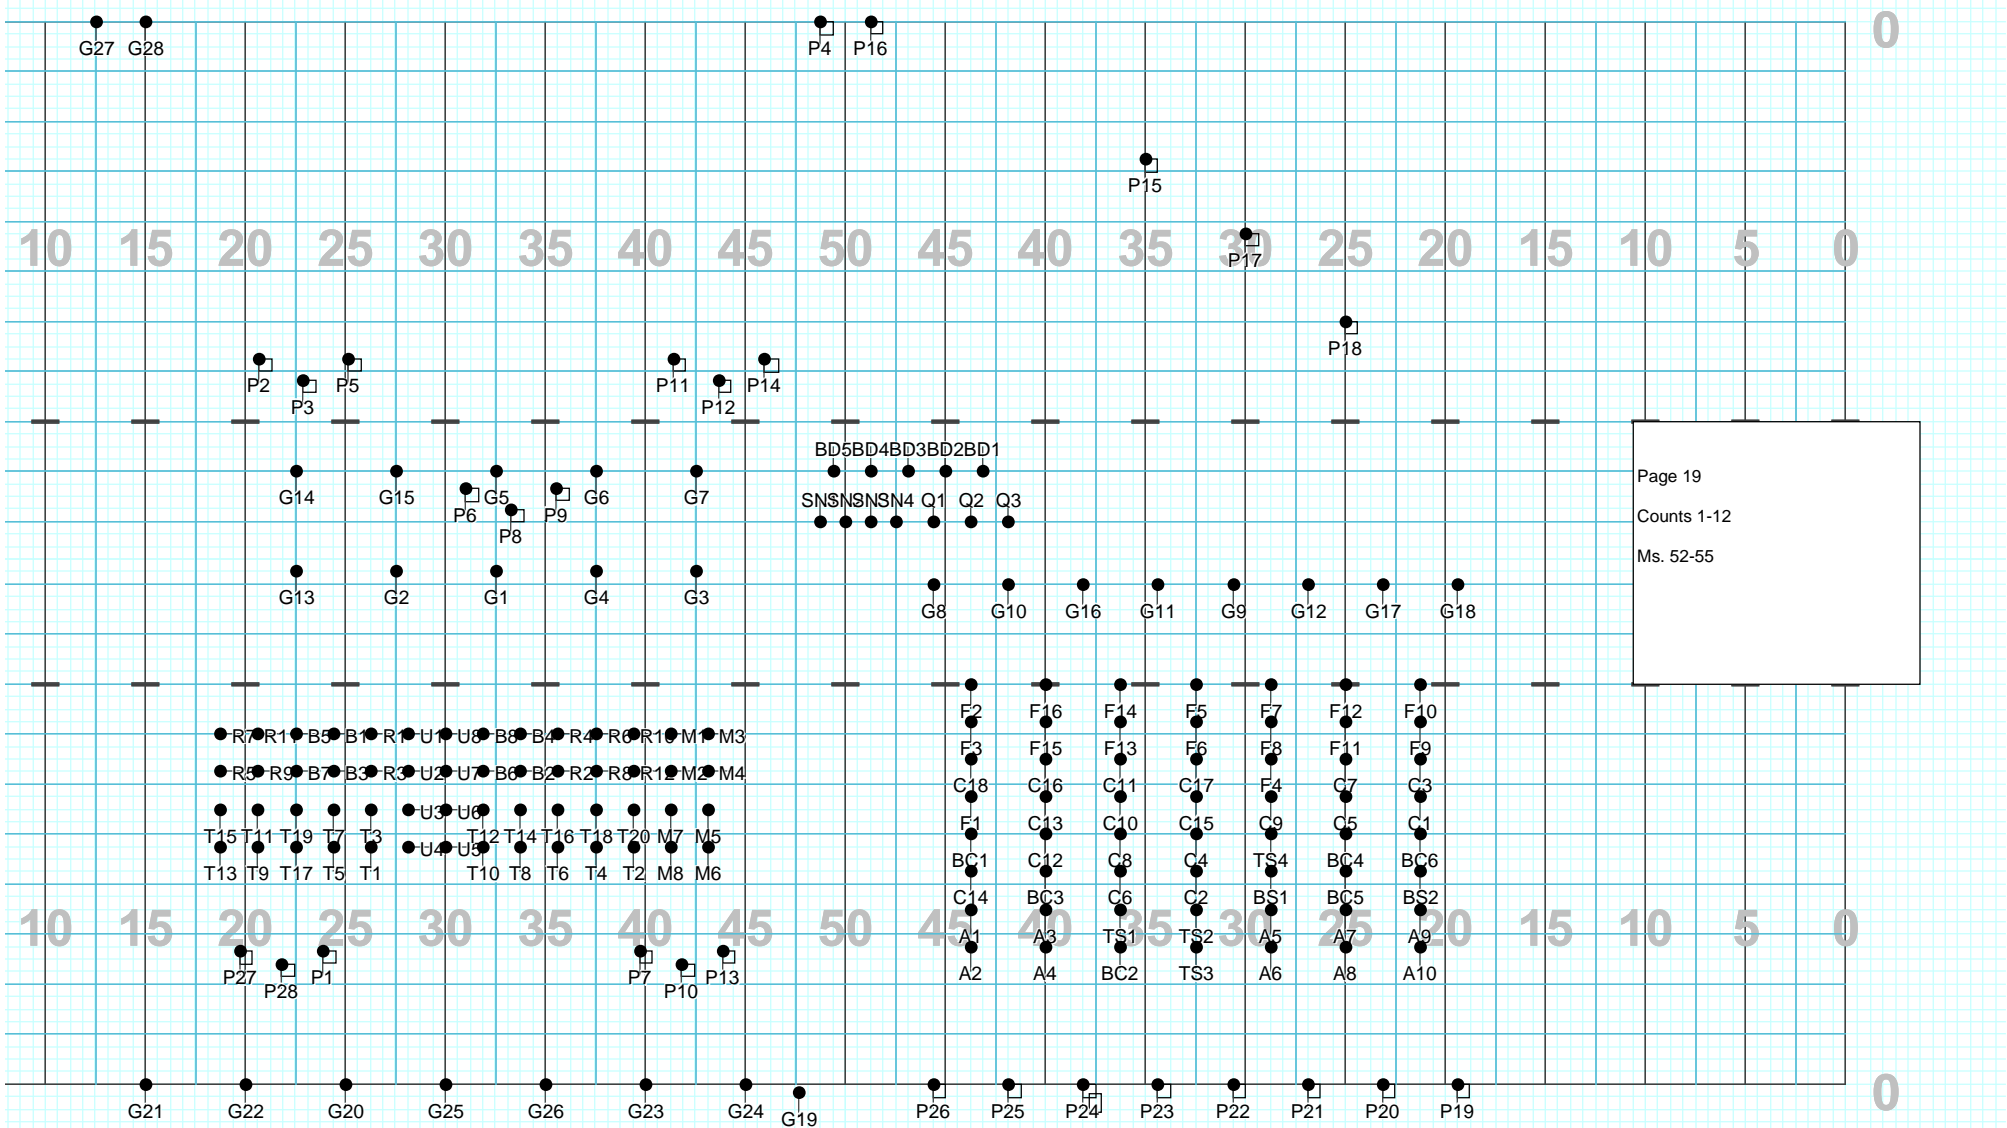

Director Viewpoint

Page 19
Counts 1-12
Ms. 52-55

Director Viewpoint

Page 20
 Counts 1-15
 Ms. 56-60

Director Viewpoint

Director Viewpoint

Director Viewpoint

Director Viewpoint

Director Viewpoint

Director Viewpoint

Director Viewpoint

Set #27A
Counts: 16
Measure: 119-122
All Hold 16

Director Viewpoint

Director Viewpoint

Director Viewpoint