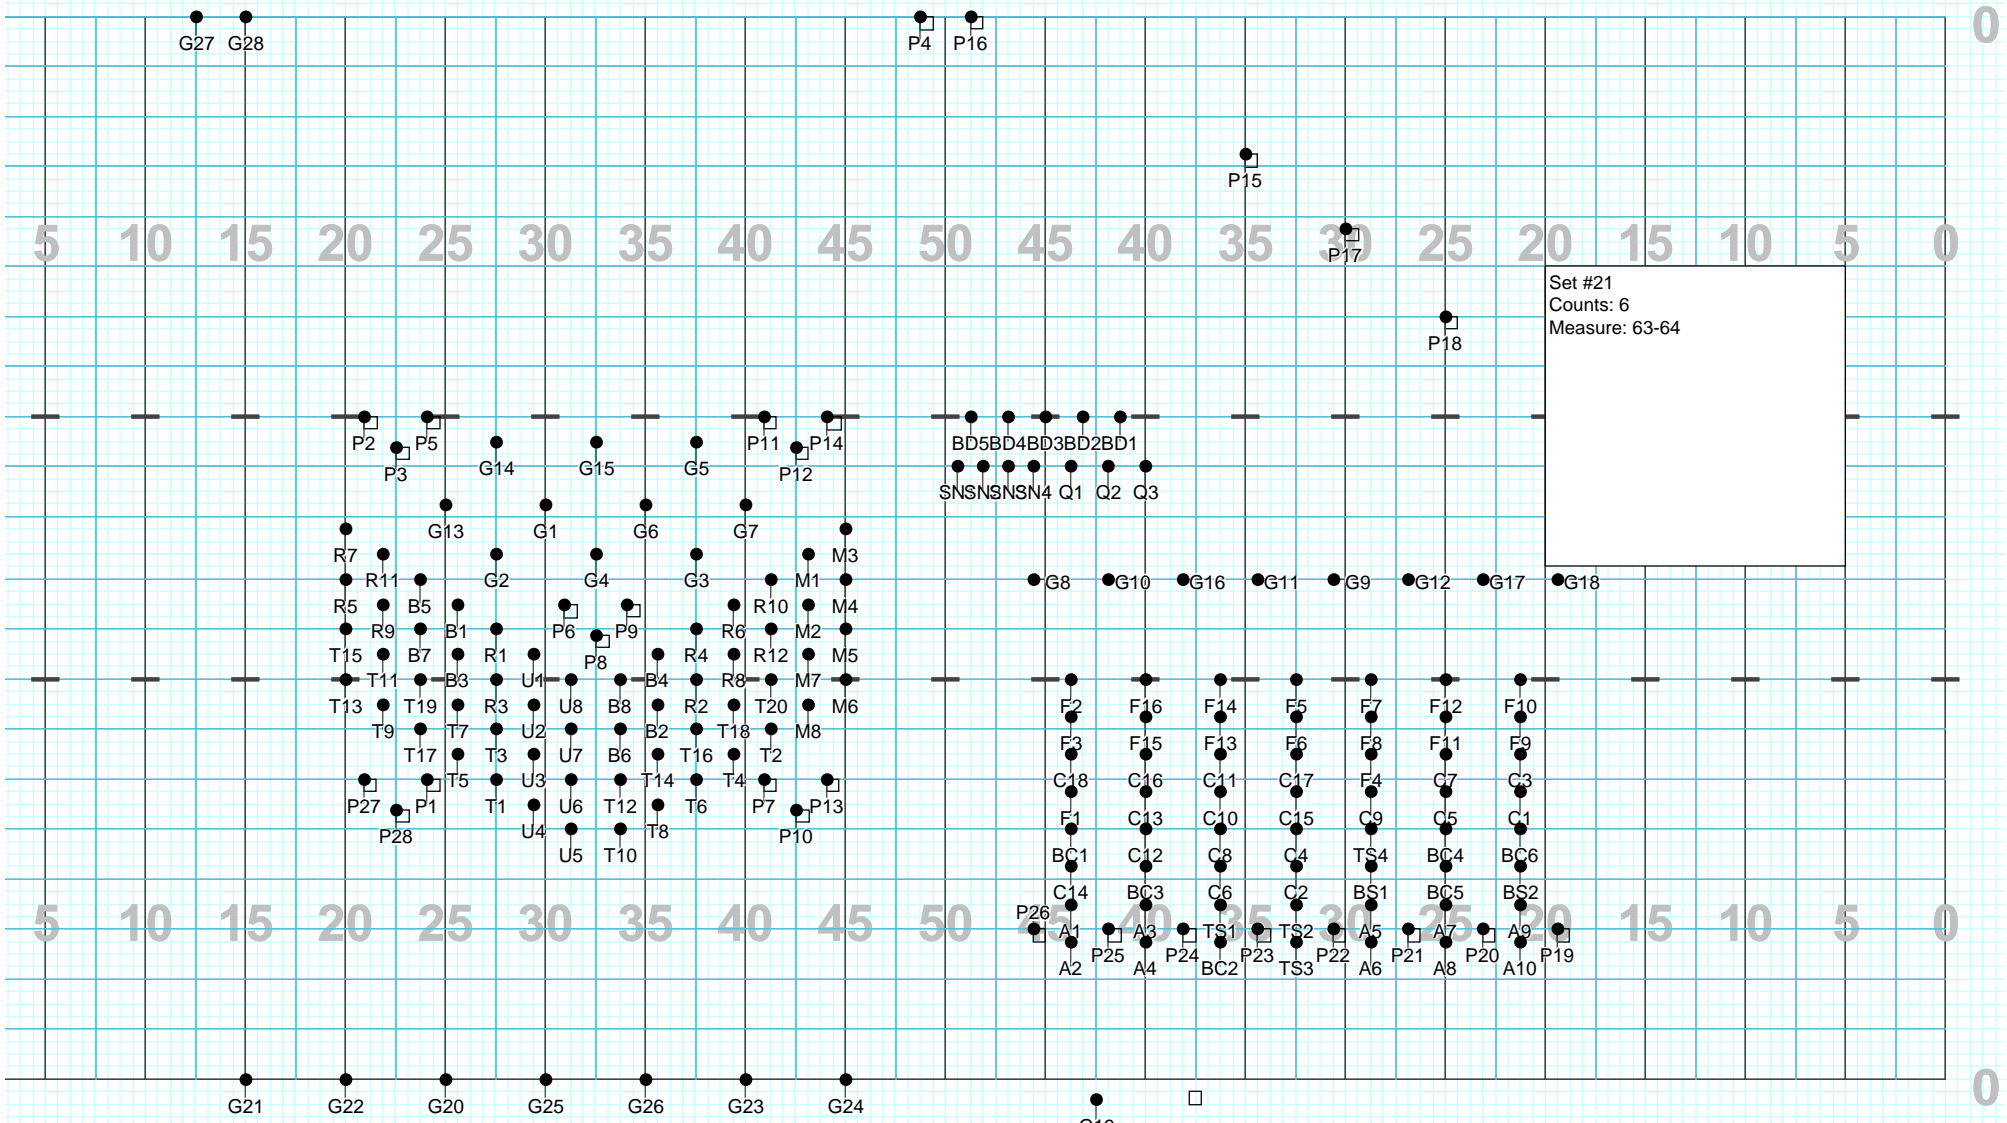

Director Viewpoint

Page 19
Counts 1-12
Ms. 52-55

Director Viewpoint

Page 20
 Counts 1-15
 Ms. 56-60

Director Viewpoint

Director Viewpoint

Director Viewpoint

Director Viewpoint

Director Viewpoint

Director Viewpoint

Director Viewpoint

Page 24B
Counts 1-12
Mes. 85-90
Drums face Backfield

Director Viewpoint

Director Viewpoint

Director Viewpoint

Set #25
 Counts: 20
 Measure: 103-112
 Brass/Grd expand out
 tpts on props

Director Viewpoint

Director Viewpoint

Director Viewpoint

Set #27A
Counts: 16
Measure: 119-122
All Hold 16

Director Viewpoint

Director Viewpoint

Director Viewpoint