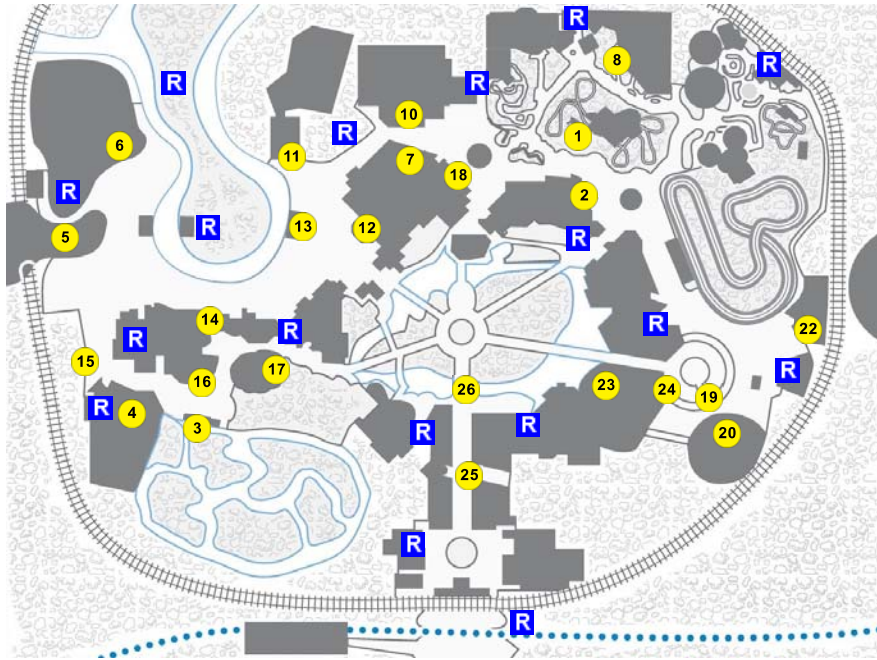

[Blog](#) | [FAQ](#) | [Terms of Use & Privacy Policy](#) | [Team](#) | [Free Subscriptions](#) | [Travel Professionals](#) | [Jobs](#) | [Contact Us](#)